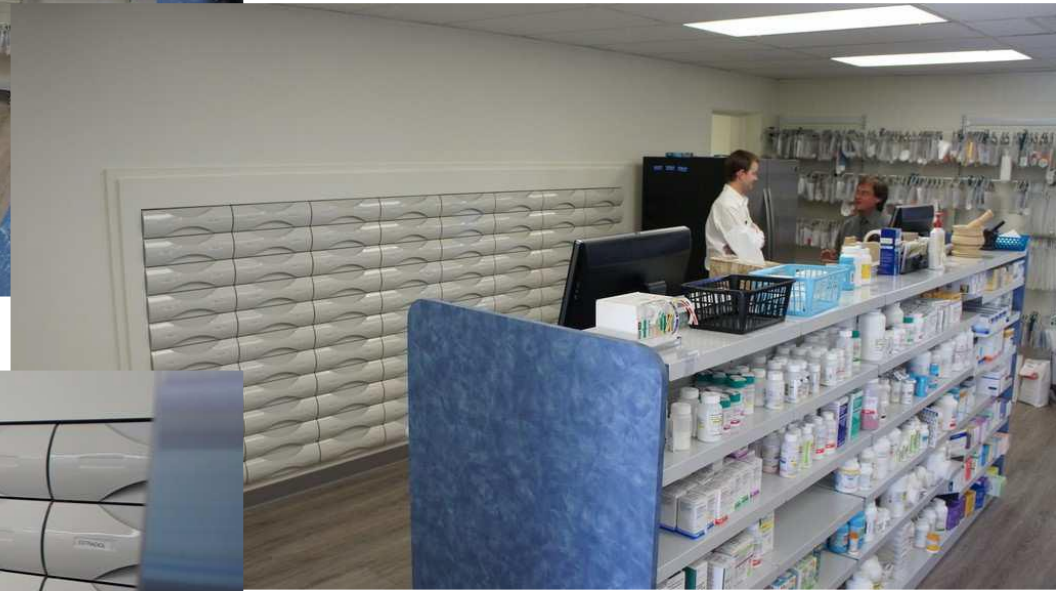

presents

HD Stock

Michael's Prescription Corner

- 2,200 sq. ft.
- 1,750 Rx per week
- 3 bay metal shelf for fast movers – alphabetically
- 8 bays HD stock drawers, lower frame height
- Will-call bags hanging on rods – alphabetically

Michael's Prescription Corner

Michael's Prescription Corner

Michael's Prescription Corner

- 1,500 sq. ft.
- 750 Rx per week
- 3 bays HD stock drawers
- Will-call bags hanging on rods – alphabetically

Michael's Prescription Corner